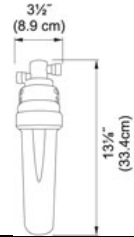

Grande GDX11015 Stainless Steel | 122.0260.551

FAMILY : Sinks | SERIE : Grande | MODEL : GDX11015 | FINISH : Stainless Steel | INSTALLATION TYPE : Undermount | STYLE : Traditional

RECOMMENDED

115.0251.992

134.0297.203

120.0296.741

133.0204.098