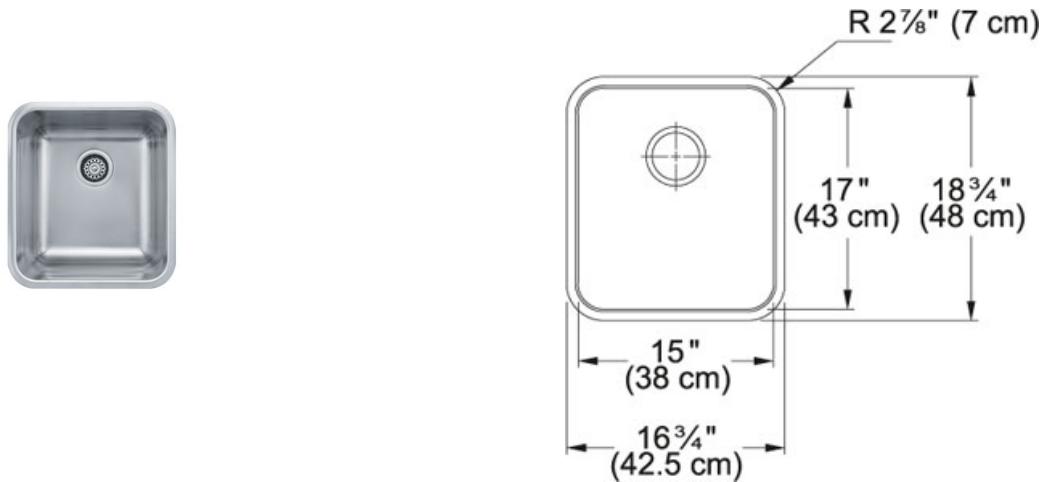

## Grande GDX11015 Stainless Steel | 122.0260.551

FAMILY : Sinks | SERIE : Grande | MODEL : GDX11015 | FINISH : Stainless Steel | INSTALLATION TYPE : Undermount | STYLE : Traditional

The simplicity of shape, the functionality of a flat surface and the convenience of wide corners for easy cleaning creates the perfect sink.

### TECHNICAL DATA

Minimum Cabinet Size	21"
Drain Opening	3 1/2"
Length overall	16 3/4"
Width overall	18 3/4"
Length of large bowl	15"
Width of large bowl	17"
Depth of large bowl	9"
Number of Bowls	1
Type of Material	18 Gauge Stainless Steel
Cut-Out Template	Yes
Installation Clips	Yes
Where to buy	Showroom
Where to buy	Showroom

Grande GDX11015 Stainless Steel | 122.0260.551

FAMILY : Sinks | SERIE : Grande | MODEL : GDX11015 | FINISH : Stainless Steel | INSTALLATION TYPE : Undermount | STYLE : Traditional

RECOMMENDED

115.0251.992